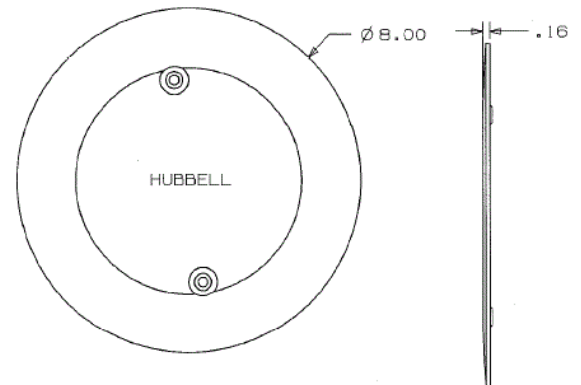

Floor Boxes
Floor Box Accessories
Abandonment Plates

HUBBELL

Ordering Information

Description	Device Color	UPC	Catalog Number
Used to cover	Gray	783585371863	S1AP4GY

Online Resources

- [Customer Use Drawing](#)
- [eCatalog](#)
- [Installation Instructions](#)

Dimensions in Inches (mm)

Hubbell Wiring Device-Kellems • Hubbell Incorporated (Delaware) • 40 Waterview Drive • Shelton, CT 06484

Phone (800) 288-6000 • Fax (800) 255-1031 • Specifications subject to change without notice.