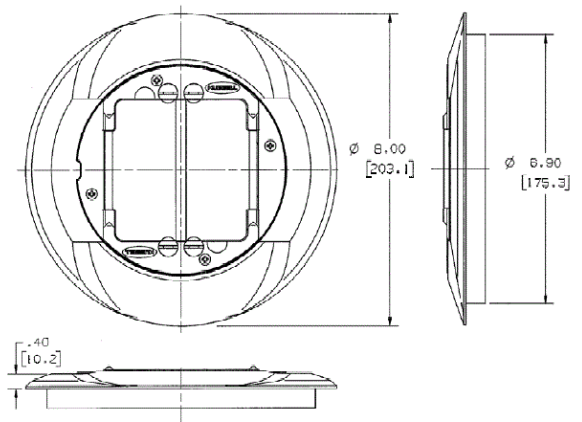

Floor Boxes

Floor Box Accessories

Hubbell SystemOne Universal Covers

HUBBELL

Features

- Durable powder coat finish
- Cast aluminum construction
- Hinged doors open 180 degrees flush to the carpet flange or tile

Ordering Information

Description	Device Color	UPC	Catalog Number
SystemOne Universal	Gray	783585371078	S1CFCGY

Specifications

Product Type	SystemOne Universal Covers
Cover Format	Carpet
Order Quantity	Carton of 1
For Use With	SystemOne Components
Unit Package	Single

Online Resources

[Customer Use Drawing](#)
[eCatalog](#)
[Installation Instructions](#)

Dimensions in Inches (mm)

Hubbell Wiring Device-Kellems • Hubbell Incorporated (Delaware) • 40 Waterview Drive • Shelton, CT 06484