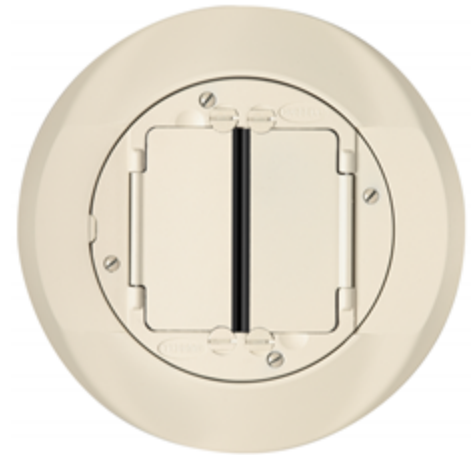

Floor Boxes

Floor Box Accessories

Hubbell SystemOne Universal Covers

HUBBELL

Features

- Durable powder coat finish
- Cast aluminum construction
- Hinged doors open 180 degrees flush to the carpet flange or tile

Ordering Information

Description	Device Color	UPC	Catalog Number
SystemOne Universal	Ivory	783585371085	S1CFCI

Specifications

Product Type	SystemOne Universal Covers
Cover Format	Carpet
Order Quantity	Carton of 1
For Use With	SystemOne Components
Unit Package	Single

Online Resources

[Customer Use Drawing](#)
[eCatalog](#)
[Installation Instructions](#)

Dimensions in Inches (mm)

Hubbell Wiring Device-Kellems • Hubbell Incorporated (Delaware) • 40 Waterview Drive • Shelton, CT 06484