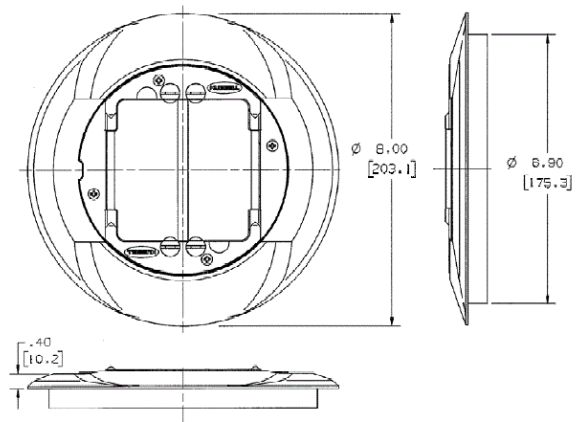

Floor Boxes

Floor Box Accessories

Hubbell SystemOne Universal Covers

HUBBELL

Features

- Durable powder coat finish
- Cast aluminum construction
- Hinged doors open 180 degrees flush to the carpet flange or tile

Ordering Information

Description	Device Color	UPC	Catalog Number
SystemOne Universal	Ivory	783585371085	S1CFCI

Specifications

Product Type	SystemOne Universal Covers
Cover Format	Carpet
Order Quantity	Carton of 1
For Use With	SystemOne Components
Unit Package	Single

Online Resources

[Customer Use Drawing](#)
[eCatalog](#)
[Installation Instructions](#)

Dimensions in Inches (mm)

Hubbell Wiring Device-Kellems • Hubbell Incorporated (Delaware) • 40 Waterview Drive • Shelton, CT 06484