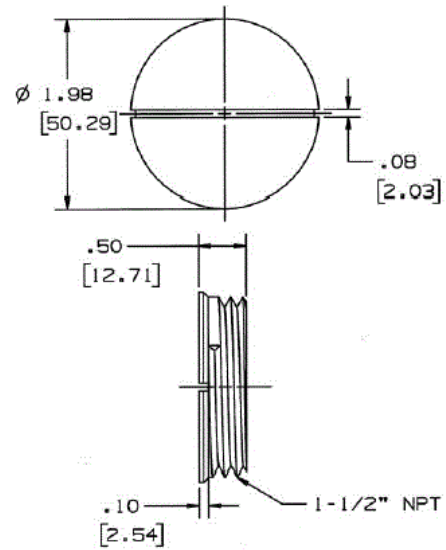

**Floor Boxes**  
**Sub-Plate Accessories**  
**Replacement Threaded Conduit Plugs**

# HUBBELL

**Ordering Information**

Description	Device Color	UPC	Catalog Number
Used with S1SPFFx	Aluminum	783585371573	S1FP15AL

**Online Resources**

[Customer Use Drawing](#)  
[eCatalog](#)