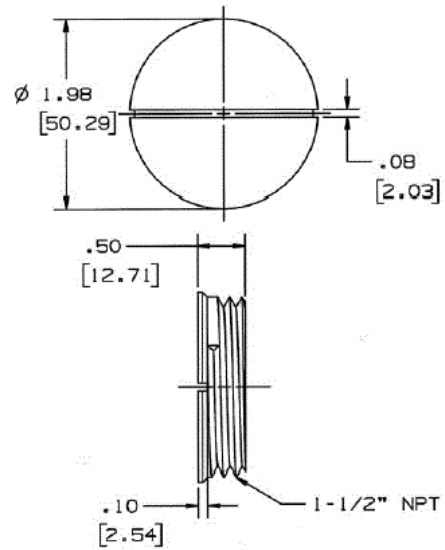

Floor Boxes
Sub-Plate Accessories
Replacement Threaded Conduit Plugs

HUBBELL

Ordering Information

Description	Device Color	UPC	Catalog Number
Used with S1SPFFx	Black	783585371566	S1FP15BL

Online Resources

[Customer Use Drawing](#)
[eCatalog](#)

Dimensions in Inches (mm)

Hubbell Wiring Device-Kellems • Hubbell Incorporated (Delaware) • 40 Waterview Drive • Shelton, CT 06484

Phone (800) 288-6000 • Fax (800) 255-1031 • Specifications subject to change without notice.