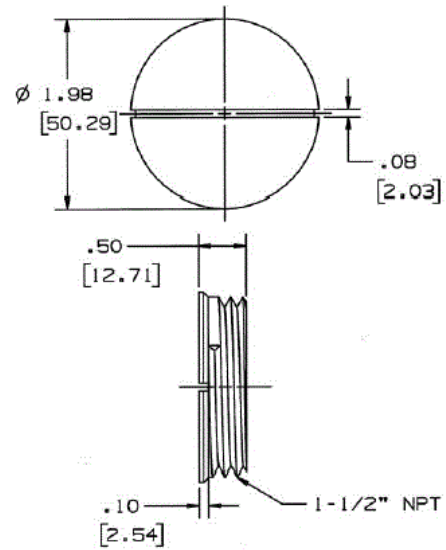

Floor Boxes
Sub-Plate Accessories
Replacement Threaded Conduit Plugs

HUBBELL

Ordering Information

Description	Device Color	UPC	Catalog Number
Used with S1SPFFx	Gray	783585371597	S1FP15GY

Online Resources

[Customer Use Drawing](#)
[eCatalog](#)