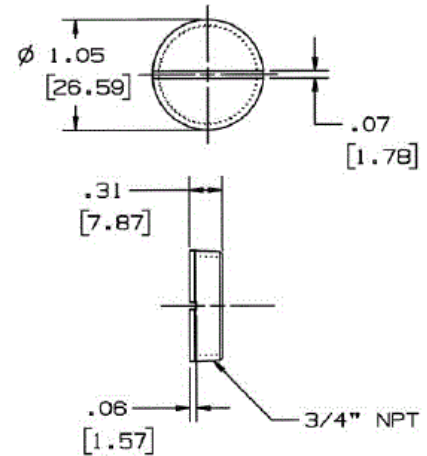

Floor Boxes
Sub-Plate Accessories
Replacement Threaded Conduit Plugs

HUBBELL

Ordering Information

| Description | Device Color | UPC | Catalog Number |
|-------------------|--------------|--------------|----------------|
| Used with S1SPFFx | Aluminum | 783585371535 | S1FP34AL |