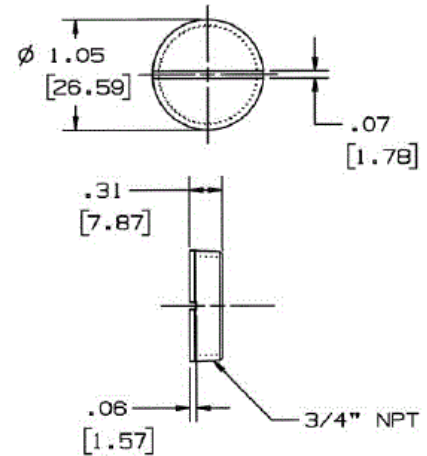

Floor Boxes
Sub-Plate Accessories
Replacement Threaded Conduit Plugs

HUBBELL

Ordering Information

Description	Device Color	UPC	Catalog Number
Used with S1SPFFx	Black	783585371528	S1FP34BL

Online Resources

[Customer Use Drawing](#)
[eCatalog](#)

Dimensions in Inches (mm)

Hubbell Wiring Device-Kellems • Hubbell Incorporated (Delaware) • 40 Waterview Drive • Shelton, CT 06484

Phone (800) 288-6000 • Fax (800) 255-1031 • Specifications subject to change without notice.