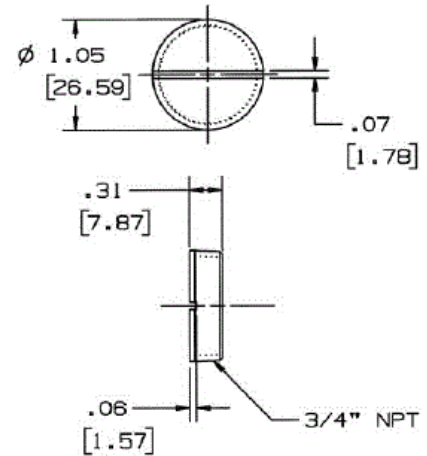

Floor Boxes

Sub-Plate Accessories

Replacement Threaded Conduit Plugs

HUBBELL

Ordering Information

Description	Device Color	UPC	Catalog Number
Used with S1SPFFx	Gray	783585371559	S1FP34GY

Online Resources

[Customer Use Drawing](#)
[eCatalog](#)

Dimensions in Inches (mm)

Hubbell Wiring Device-Kellems • Hubbell Incorporated (Delaware) • 40 Waterview Drive • Shelton, CT 06484

Phone (800) 288-6000 • Fax (800) 255-1031 • Specifications subject to change without notice.