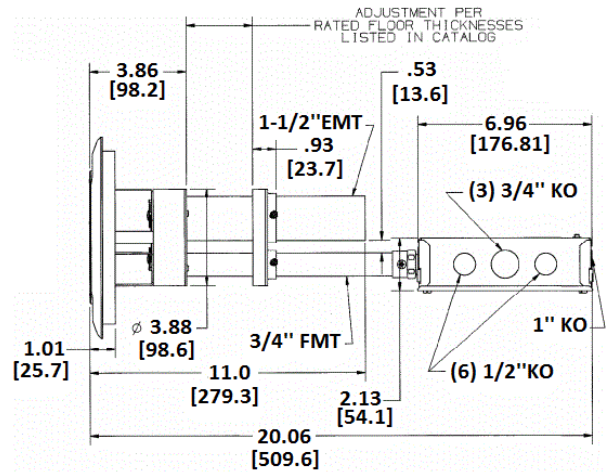

Fire-Rated Poke-Throughs
SystemOne Flush Furniture Feed
4-Inch Diameter Core Hole

Features

- One 3/4" EMT for Power, One 1-1/2" EMT for Low Voltage
- S1SPFFBRS, Brass Powder Coat Finish Cover Included
- S1SPFFBRS Furniture Feed Cover
- Junction Box Included

Ordering Information

- Fully Assembled Fitting, Cover and Sub-Plate

Catalog Number S1PTFFBRSJ	UPC Number 783585373171	Cover Series S1CFC	Core Hole Diameter 4-Inch
-------------------------------------	-----------------------------------	------------------------------	-------------------------------------

Minimum Deck Thickness 2.25" Over Metal Deck	Connection Type Flush
--	---------------------------------

Standards

cULus Listed
 UL scrub water compliant
 ADA Compliant

Specifications

Cover load rating	300 lbs. static load through 3" diameter mandral
Access cover material	Die cast aluminum
Fire Rating	1 - 4 Hour Fire Rating

Accessories

4" Pre-Pour Tube, removed need for core hold drilling **S1R4PPT**

Online Resources

Customer Use Drawing
 eCatalog
 Installation Instructions

Dimensions in Inches (mm)

Hubbell Wiring Device-Kellems • Hubbell Incorporated (Delaware) • 40 Waterview Drive • Shelton, CT 06484