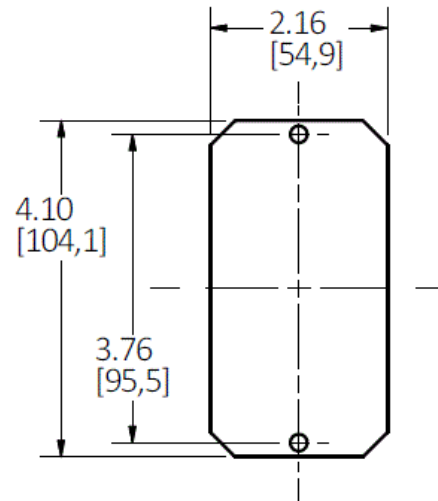

Ordering Information

| Description | UPC Number | Catalog Number |
|--|--------------|----------------|
| SystemOne, 10" Series, Bottom Feed Plate, Center, One, Gang, Blank | 783585548081 | S1R10CBFBLANK |

Listings

cULus Listed

Specifications

| | |
|----------|----------------------|
| Material | Pre-Galvanized Steel |
| Finish | Natural |

Performance

| | |
|-------------------------|--------|
| Application Type | Blank |
| Bottom Fitting Position | Center |

Dimensions in Inches (mm)

Hubbell Wiring Device-Kellems • Hubbell Incorporated (Delaware) • 40 Waterview Drive • Shelton, CT 06484

Phone (800) 288-6000 • Fax (800) 255-1031 • Specifications subject to change without notice.