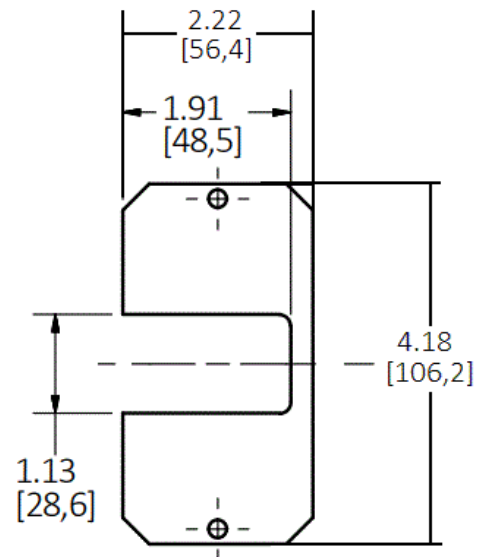

Performance

Application Type	Pass Thru
Bottom Fitting Position	Center

Complementary Products

Fire-Rated Poke-Through S1R10PTFIT

Online Resources

Customer Use Drawing
eCatalog
Installation Instructions

Dimensions in Inches (mm)

Hubbell Wiring Device-Kellems • Hubbell Incorporated (Delaware) • 40 Waterview Drive • Shelton, CT 06484

Phone (800) 288-6000 • Fax (800) 255-1031 • Specifications subject to change without notice.