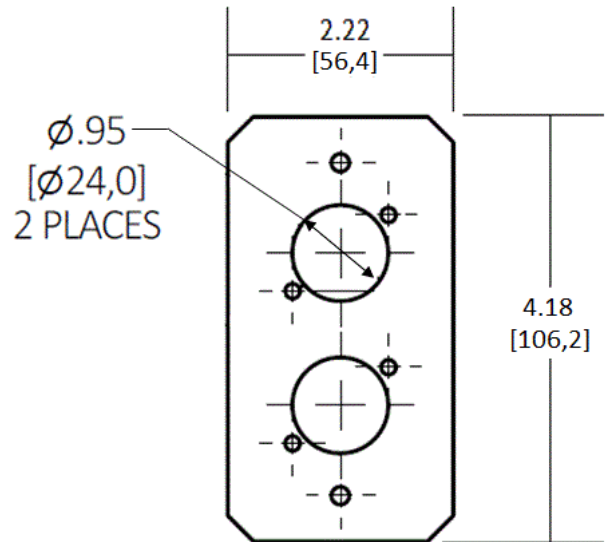

Fire-Rated Poke-Throughs
10" SystemOne Series
Center Sub-Plate

HUBBELL

Features

- Steel Construction
- White Powder Coat Paint
- Includes Necessary Mounting Hardware

Ordering Information

Description	UPC Number	Catalog Number
SystemOne, 10" Series, Sub Plate, Center, Single Gang, (2) XLR Openings	783585547695	S1R10CSP2X

Listings

cULus Listed

Specifications

Material	Pre-Galvanized Steel
Finish	White Paint

Performance

Plate Position	Center
----------------	--------

Complementary Products

Fire-Rated Poke-Through Divider	S1R10PTFIT S1R10CENTERDIV
---------------------------------	------------------------------

Online Resources

Customer Use Drawing
eCatalog
Installation Instructions

Dimensions in Inches (mm)

Hubbell Wiring Device-Kellems • Hubbell Incorporated (Delaware) • 40 Waterview Drive • Shelton, CT 06484