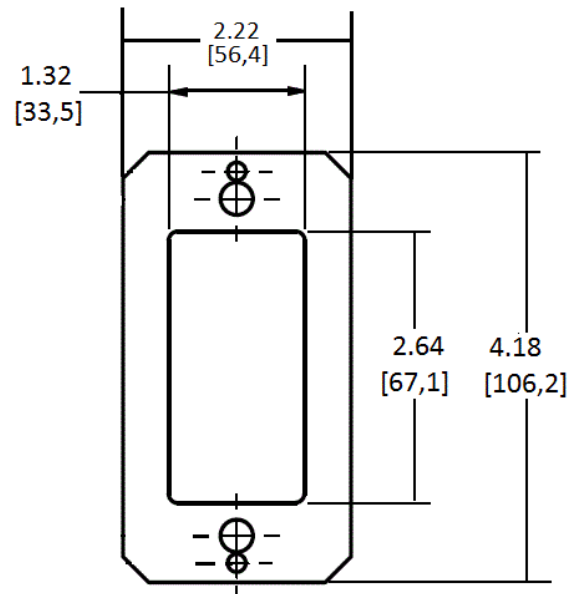

Fire-Rated Poke-Throughs
10" SystemOne Series
Center Sub-Plate

HUBBELL

Features

- Steel Construction
- White Powder Coat Paint
- Includes Necessary Mounting Hardware

Ordering Information

Description	UPC Number	Catalog Number
SystemOne, 10" Series, Sub Plate, Center, Single Gang, Style Line/ Decorator Opening	783585547602	S1R10CSPD

Listings

cULus Listed

Specifications

Material	Pre-Galvanized Steel
Finish	White Paint

Performance

Plate Position	Center
----------------	--------

Complementary Products

Fire-Rated Poke-Through	S1R10PTFIT
Divider	S1R10CENTERDIV

Online Resources

Customer Use Drawing
eCatalog
Installation Instructions

Dimensions in Inches (mm)

Hubbell Wiring Device-Kellems • Hubbell Incorporated (Delaware) • 40 Waterview Drive • Shelton, CT 06484