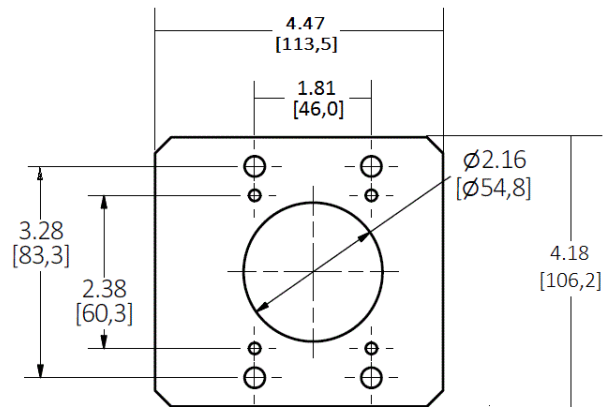

Fire-Rated Poke-Throughs
10" SystemOne Series
Center Sub-Plate

HUBBELL

Features

- Steel Construction
- White Powder Coat Paint
- Includes Necessary Mounting Hardware

Ordering Information

Description	UPC Number	Catalog Number
SystemOne, 10" Series, Sub Plate, Center, Two Gang, (1) 2.16" Opening	783585547701	S1R10CSPE

Listings

cULus Listed

Specifications

Material	Pre-Galvanized Steel
Finish	White Paint

Performance

Plate Position	Center
----------------	--------

Complementary Products

Fire-Rated Poke-Through	S1R10PTFIT
Divider	S1R10CENTERDIV

Online Resources

Customer Use Drawing
eCatalog
Installation Instructions

Dimensions in Inches (mm)

Hubbell Wiring Device-Kellems • Hubbell Incorporated (Delaware) • 40 Waterview Drive • Shelton, CT 06484