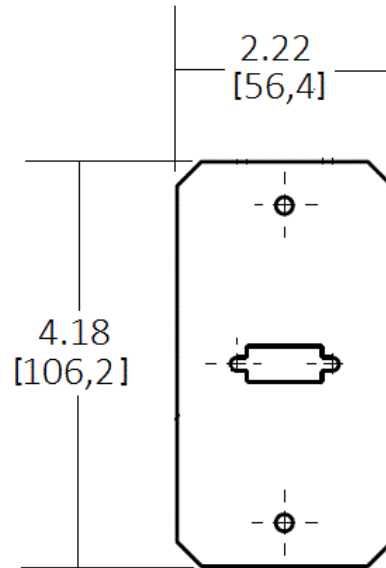

Fire-Rated Poke-Throughs
10" SystemOne Series
Center Sub-Plate

HUBBELL

Features

- Steel Construction
- White Powder Coat Paint
- Includes Necessary Mounting Hardware

Ordering Information

Description	UPC Number	Catalog Number
SystemOne, 10" Series, Sub Plate, Center, Single Gang, (1) VGA/HDMI/DP Openings	783585547763	S1R10CSPH

Listings

cULus Listed

Specifications

Material	Pre-Galvanized Steel
Finish	White Paint

Performance

Plate Position	Center
----------------	--------

Complementary Products

Fire-Rated Poke-Through	S1R10PTFIT
Divider	S1R10CENTERDIV

Online Resources

Customer Use Drawing
eCatalog
Installation Instructions

Dimensions in Inches (mm)

Hubbell Wiring Device-Kellems • Hubbell Incorporated (Delaware) • 40 Waterview Drive • Shelton, CT 06484