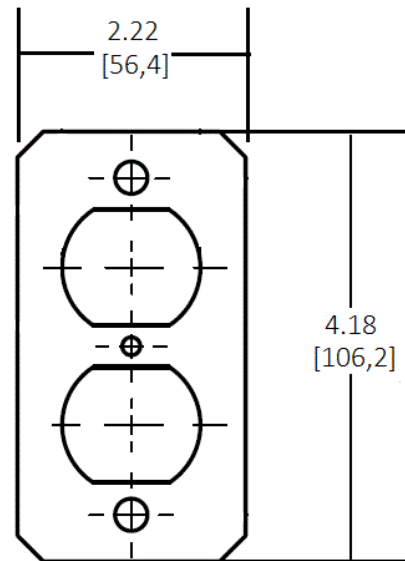

Fire-Rated Poke-Throughs
10" SystemOne Series
Center Sub-Plate

HUBBELL

Features

- Steel Construction
- White Powder Coat Paint
- Includes Necessary Mounting Hardware

Ordering Information

Description	UPC Number	Catalog Number
SystemOne, 10" Series, Sub Plate, Center, Single Gang, (1) Duplex Opening	783585547640	S1R10CSP1

Listings

cULus Listed

Specifications

Material	Pre-Galvanized Steel
Finish	White Paint

Performance

Plate Position	Center
----------------	--------

Complementary Products

Fire-Rated Poke-Through Divider	S1R10PTFIT S1R10CENTERDIV
------------------------------------	------------------------------

Online Resources

Customer Use Drawing
eCatalog
Installation Instructions

Dimensions in Inches (mm)

Hubbell Wiring Device-Kellems • Hubbell Incorporated (Delaware) • 40 Waterview Drive • Shelton, CT 06484