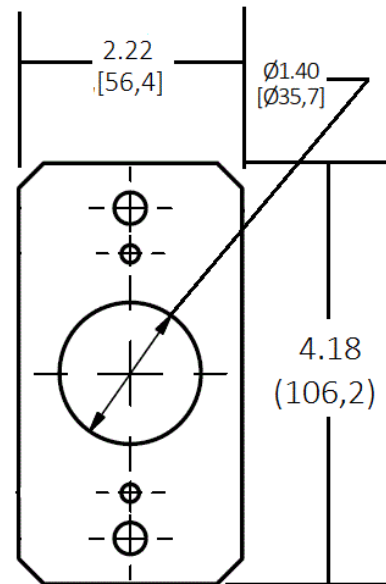

Fire-Rated Poke-Throughs
10" SystemOne Series
Center Sub-Plate

HUBBELL

Features

- Steel Construction
- White Powder Coat Paint
- Includes Necessary Mounting Hardware

Ordering Information

Description	UPC Number	Catalog Number
SystemOne, 10" Series, Sub Plate, Center, Single Gang, (1) 1.40" Opening	783585547657	S1R10CSPJ

Listings

cULus Listed

Specifications

Material	Pre-Galvanized Steel
Finish	White Paint

Performance

Plate Position	Center
----------------	--------

Complementary Products

Fire-Rated Poke-Through	S1R10PTFIT
Divider	S1R10CENTERDIV

Online Resources

Customer Use Drawing
eCatalog
Installation Instructions

Dimensions in Inches (mm)

Hubbell Wiring Device-Kellems • Hubbell Incorporated (Delaware) • 40 Waterview Drive • Shelton, CT 06484