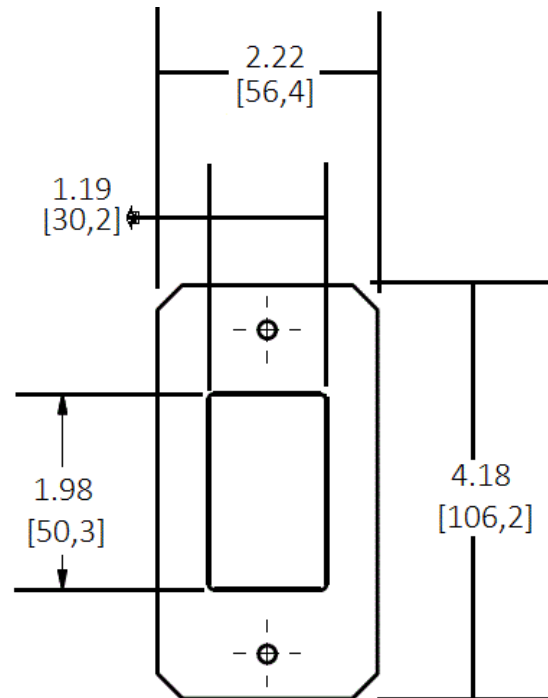

Fire-Rated Poke-Throughs
10" SystemOne Series
Center Sub-Plate

HUBBELL

Features

- Steel Construction
- White Powder Coat Paint
- Includes Necessary Mounting Hardware

Ordering Information

Description
SystemOne, 10" Series,
Sub Plate, Center, Single
Gang, (1)
TRACJACK/Series II
Opening with (2) Bezel
Frames

UPC Number 783585547787
Catalog Number S1R10CSPK

Listings

cULus Listed

Specifications

Material Pre-Galvanized Steel
Finish White Paint

Performance

Plate Position Center

Complementary Products

Fire-Rated Poke-Through
Divider

S1R10PTFIT
S1R10CENTERDIV

Online Resources

Customer Use Drawing
eCatalog
Installation Instructions

Dimensions in Inches (mm)

Hubbell Wiring Device-Kellems • Hubbell Incorporated (Delaware) • 40 Waterview Drive • Shelton, CT 06484