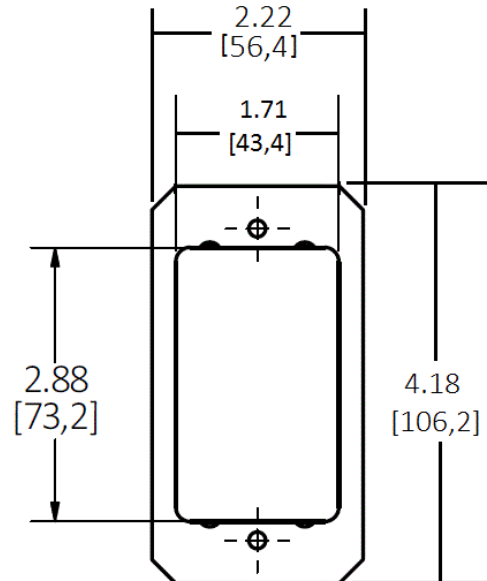

Fire-Rated Poke-Throughs
10" SystemOne Series
Center Sub-Plate

HUBBELL

Features

- Steel Construction
- White Powder Coat Paint
- Includes Necessary Mounting Hardware

Ordering Information

Description	UPC Number	Catalog Number
SystemOne, 10" Series, Sub Plate, Center, Single Gang, (3) Unit iSTATION Opening	783585547633	S1R10CSPL

Listings

cULus Listed

Specifications

Material	Pre-Galvanized Steel
Finish	White Paint

Performance

Plate Position	Center
----------------	--------

Complementary Products

Fire-Rated Poke-Through	S1R10PTFIT
Divider	S1R10CENTERDIV

Online Resources

Customer Use Drawing
eCatalog
Installation Instructions

Dimensions in Inches (mm)

Hubbell Wiring Device-Kellems • Hubbell Incorporated (Delaware) • 40 Waterview Drive • Shelton, CT 06484