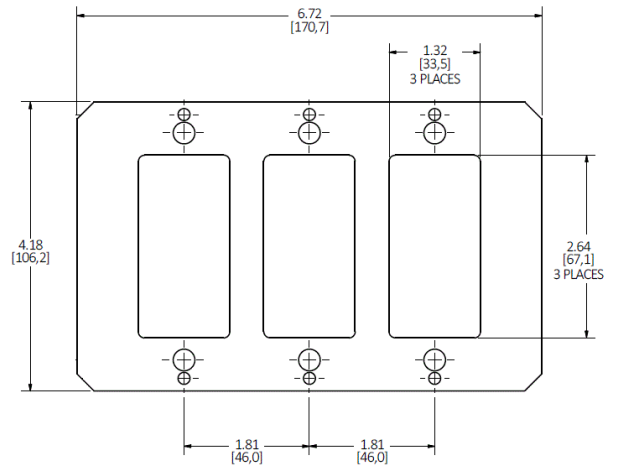

Performance

Plate Position	Center

Complementary Products

Fire-Rated Poke-Through

S1R10PTFIT

Online Resources

Customer Use Drawing
eCatalog
Installation Instructions

Dimensions in Inches (mm)

Hubbell Wiring Device-Kellems • Hubbell Incorporated (Delaware) • 40 Waterview Drive • Shelton, CT 06484

Phone (800) 288-6000 • Fax (800) 255-1031 • Specifications subject to change without notice.