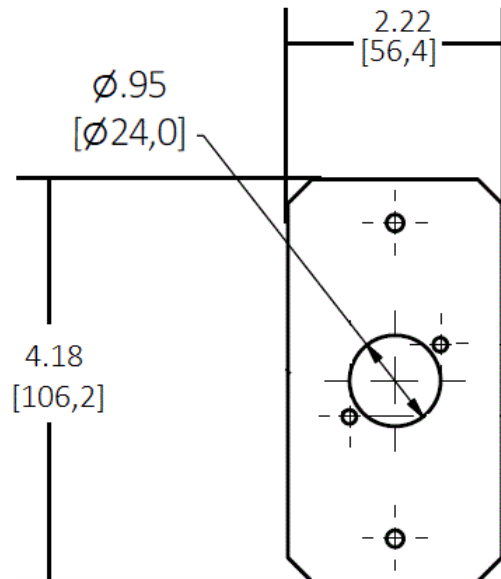

Fire-Rated Poke-Throughs
10" SystemOne Series
Center Sub-Plate

HUBBELL

Features

- Steel Construction
- White Powder Coat Paint
- Includes Necessary Mounting Hardware

Ordering Information

Description	UPC Number	Catalog Number
SystemOne, 10" Series, Sub Plate, Center, Single Gang, (1) XLR Opening	783585547688	S1R10CSPX

Listings

cULus Listed

Specifications

Material	Pre-Galvanized Steel
Finish	White Paint

Performance

Plate Position	Center
----------------	--------

Complementary Products

Fire-Rated Poke-Through Divider	S1R10PTFIT S1R10CENTERDIV
---------------------------------	------------------------------

Online Resources

[Customer Use Drawing](#)
[eCatalog](#)
[Installation Instructions](#)

Dimensions in Inches (mm)

Hubbell Wiring Device-Kellems • Hubbell Incorporated (Delaware) • 40 Waterview Drive • Shelton, CT 06484