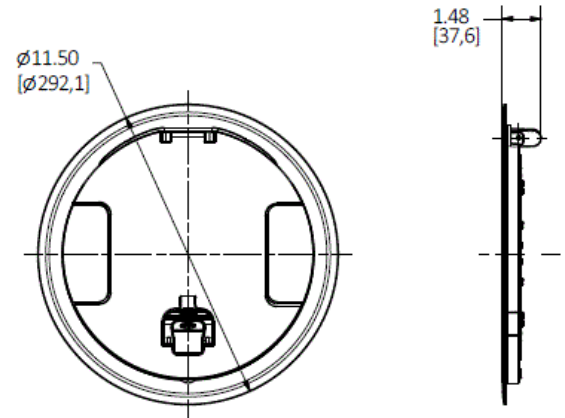

Fire-Rated Poke-Throughs
10" SystemOne Series
Recessed Cover

HUBBELL

Features

- 180 Degree Cover Opening to Lay Flat and Reduce Tripping Hazards
- Two Large Cable Egress Doors
- Die Cast Aluminum Cover Construction for Enhanced Durability
- ADA Compliant

Ordering Information

- Compatible with S1R10PTFIT

Description	UPC Number	Catalog Number
SystemOne, 10" Series, Recessed Cover Assembly, Aluminum	783585547411	S1R10CVRALU

Listings

cULus Listed as Fittings and Outlet Boxes, also Classified for Fire Resistance
 ULC Listed as Fittings and Outlet Boxes for Service Penetration
 UL Scrub Water Compliant
 ADA Compliant

Specifications

Material	Cast Aluminum
Finish	Brushed
Cover Connection Type	Recessed
Cover Load Rating	1,000 lbs Static Load Through 3" Diameter Mandrel

Performance

Complementary Products

Fire-Rated Poke-Through	S1R10PTFIT
Egress Door Brushes	S1R10CVRBRUSH

Online Resources

Customer Use Drawing
 eCatalog
 Installation Instructions

Dimensions in Inches (mm)

Hubbell Wiring Device-Kellems • Hubbell Incorporated (Delaware) • 40 Waterview Drive • Shelton, CT 06484