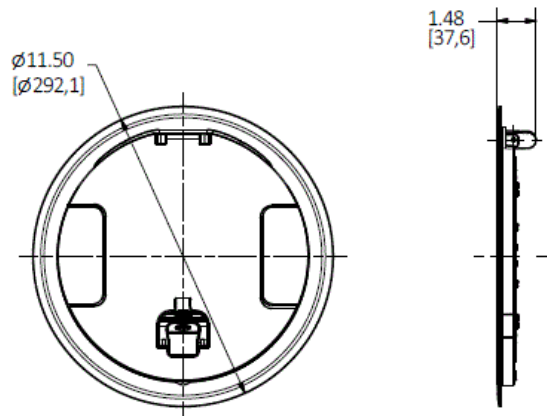

Fire-Rated Poke-Throughs

10" SystemOne Series

Recessed Cover

HUBBELL

Features

- 180 Degree Cover Opening to Lay Flat and Reduce Tripping Hazards
- Two Large Cable Egress Doors
- Die Cast Aluminum Cover Construction for Enhanced Durability
- ADA Compliant

Ordering Information

- Compatible with S1R10PTFIT

Description	UPC Number	Catalog Number
SystemOne, 10" Series, Recessed Cover Assembly, Black	783585547428	S1R10CVRBLK

Listings

cULus Listed as Fittings and Outlet Boxes, also Classified for Fire Resistance
ULC Listed as Fittings and Outlet Boxes for Service Penetration
UL Scrub Water Compliant
ADA Compliant

Specifications

Material	Cast Aluminum
Finish	Black Powder Paint

Performance

Cover Connection Type	Recessed
Cover Load Rating	1,000 lbs Static Load Through 3" Diameter Mandrel

Complementary Products

Fire-Rated Poke-Through	S1R10PTFIT
Egress Door Brushes	S1R10CVRBRUSH

Online Resources

Customer Use Drawing
eCatalog
Installation Instructions

Dimensions in Inches (mm)

Hubbell Wiring Device-Kellems • Hubbell Incorporated (Delaware) • 40 Waterview Drive • Shelton, CT 06484