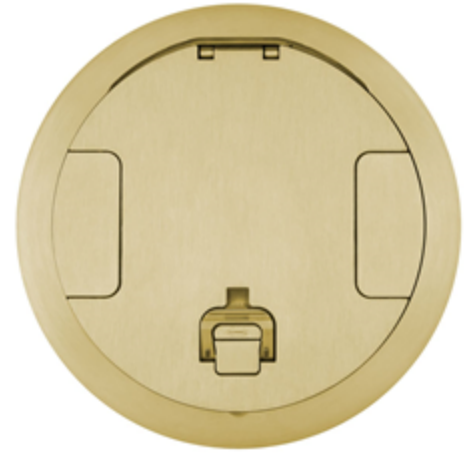

#### Ordering Information

- Compatible with S1R10PTFIT

**Description**  
SystemOne, 10" Series,  
Recessed Cover  
Assembly, Brass

**UPC Number** 783585547435  
**Catalog Number** S1R10CVRBRS

#### Specifications

**Material** Cast Aluminum  
**Finish** Brass Plated

#### Performance

**Cover Connection Type** Recessed  
**Cover Load Rating** 1,000 lbs Static Load Through 3" Diameter Mandrel