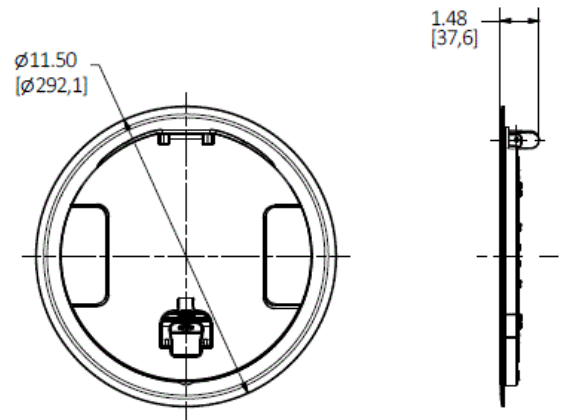

#### Performance

**Cover Connection Type** Recessed  
**Cover Load Rating** 1,000 lbs Static Load Through 3" Diameter Mandrel

#### Online Resources

Customer Use Drawing  
eCatalog  
Installation Instructions

Dimensions in Inches (mm)

Hubbell Wiring Device-Kellems • Hubbell Incorporated (Delaware) • 40 Waterview Drive • Shelton, CT 06484