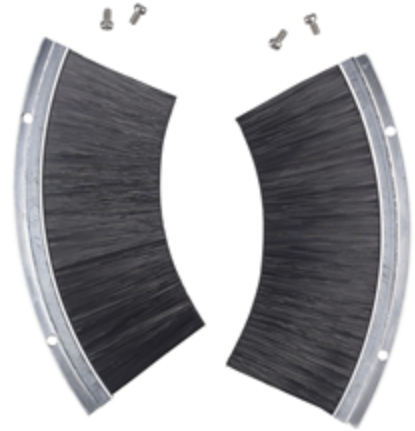

**Fire-Rated Poke-Throughs**  
**10" SystemOne Series**  
**Recessed Cover**

# HUBBELL

**Features**

- Field installed
- Reduces unwanted debris while access doors are open
- Includes Necessary Mounting Hardware

**Ordering Information**

- Compatible with S1R10CVR Series Covers

**Description**  
SystemOne, 10" Series,  
Recessed Cover  
Assembly, Egress Door  
Brushes

**UPC Number** 783585548142  
**Catalog Number** S1R10CVRBRUSH

**Listings**

cULus Listed

**Specifications**

Mounting Bracket	Aluminum
Brush	Nylon

**Complementary Products**

Recessed Covers

S1R10CVR & S1R10CVRTR