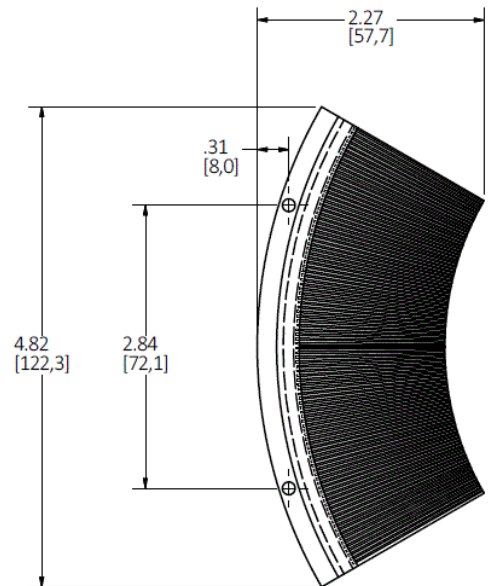

# HUBBELL

**Features**

- Field installed
- Reduces unwanted debris while access doors are open
- Includes Necessary Mounting Hardware

**Ordering Information**

- Compatible with S1R10CVR Series Covers

**Description**  
SystemOne, 10" Series,  
Recessed Cover  
Assembly, Egress Door  
Brushes

**UPC Number** 783585548142  
**Catalog Number** S1R10CVRBRUSH

**Listings**

cULus Listed

**Specifications**

Mounting Bracket	Aluminum
Brush	Nylon

**Complementary Products**

Recessed Covers

S1R10CVR & S1R10CVRTR

**Online Resources**

Customer Use Drawing  
eCatalog  
Installation Instructions

Dimensions in Inches (mm)

Hubbell Wiring Device-Kellems • Hubbell Incorporated (Delaware) • 40 Waterview Drive • Shelton, CT 06484