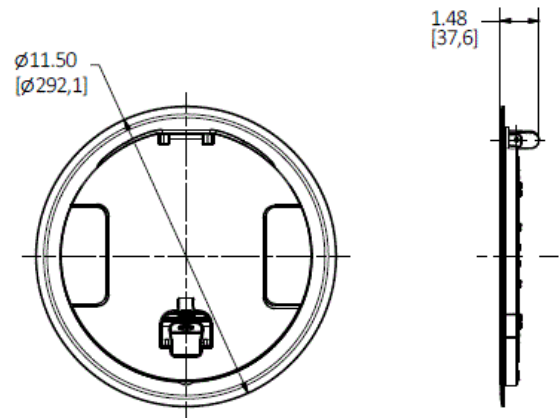

Fire-Rated Poke-Throughs

10" SystemOne Series

Recessed Cover

HUBBELL

Features

- 180 Degree Cover Opening to Lay Flat and Reduce Tripping Hazards
- Two Large Cable Egress Doors
- Die Cast Aluminum Cover Construction for Enhanced Durability
- ADA Compliant

Ordering Information

- Compatible with S1R10PTFIT

Description
SystemOne, 10" Series,
Recessed Cover
Assembly, Antique Bronze

UPC Number 783585547442
Catalog Number S1R10CVRBRZ

Listings

cULus Listed as Fittings and Outlet Boxes, also Classified for Fire Resistance
ULC Listed as Fittings and Outlet Boxes for Service Penetration
UL Scrub Water Compliant
ADA Compliant

Specifications

Material Cast Aluminum
Finish Antique Bronze Plated

Performance

Cover Connection Type Recessed
Cover Load Rating 1,000 lbs Static Load Through 3" Diameter Mandrel

Complementary Products

Fire-Rated Poke-Through	S1R10PTFIT
Egress Door Brushes	S1R10CVRBRUSH

Online Resources

Customer Use Drawing
eCatalog
Installation Instructions

Dimensions in Inches (mm)

Hubbell Wiring Device-Kellems • Hubbell Incorporated (Delaware) • 40 Waterview Drive • Shelton, CT 06484