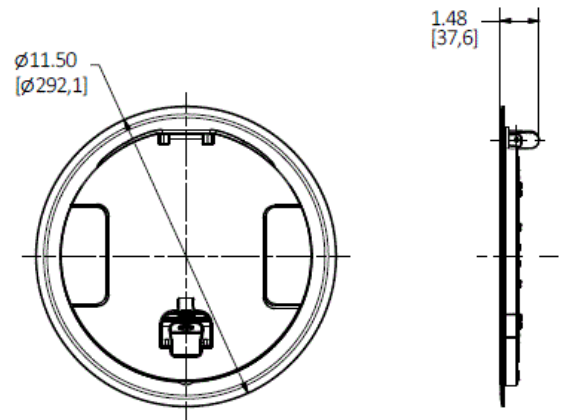

Fire-Rated Poke-Throughs
10" SystemOne Series
Recessed Cover

HUBBELL

Features

- 180 Degree Cover Opening to Lay Flat and Reduce Tripping Hazards
- Two Large Cable Egress Doors
- Die Cast Aluminum Cover Construction for Enhanced Durability
- ADA Compliant

Ordering Information

- Compatible with S1R10PTFIT

Description
SystemOne, 10" Series,
Recessed Cover
Assembly, Gray

UPC Number 783585547466
Catalog Number S1R10CVRGRY

Listings

cULus Listed as Fittings and Outlet Boxes, also Classified for Fire Resistance
ULC Listed as Fittings and Outlet Boxes for Service Penetration
UL Scrub Water Compliant
ADA Compliant

Specifications

Material Cast Aluminum
Finish Gray Powder Paint

Performance

Cover Connection Type Recessed
Cover Load Rating 1,000 lbs Static Load Through 3" Diameter Mandrel

Complementary Products

Fire-Rated Poke-Through	S1R10PTFIT
Egress Door Brushes	S1R10CVRBRUSH

Online Resources

Customer Use Drawing
eCatalog
Installation Instructions

Dimensions in Inches (mm)

Hubbell Wiring Device-Kellems • Hubbell Incorporated (Delaware) • 40 Waterview Drive • Shelton, CT 06484