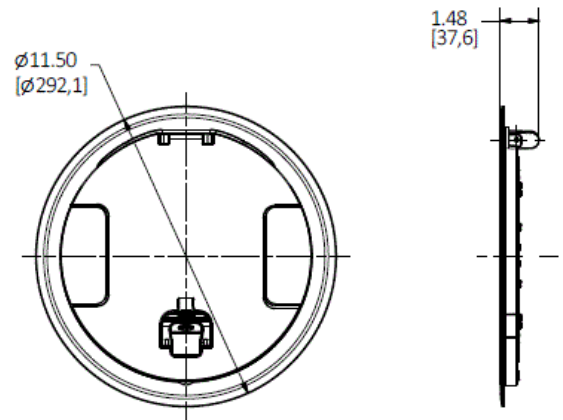

Fire-Rated Poke-Throughs
10" SystemOne Series
Recessed Cover

HUBBELL

Features

- 180 Degree Cover Opening to Lay Flat and Reduce Tripping Hazards
- Two Large Cable Egress Doors
- Die Cast Aluminum Cover Construction for Enhanced Durability
- ADA Compliant

Ordering Information

- Compatible with S1R10PTFIT

Description
SystemOne, 10" Series,
Recessed Cover
Assembly, Satin Nickel

UPC Number 783585547459
Catalog Number S1R10CVRNKL

Listings

cULus Listed as Fittings and Outlet Boxes, also Classified for Fire Resistance
ULC Listed as Fittings and Outlet Boxes for Service Penetration
UL Scrub Water Compliant
ADA Compliant

Specifications

Material Cast Aluminum
Finish Satin Nickel Plated

Performance

Cover Connection Type Recessed
Cover Load Rating 1,000 lbs Static Load Through 3" Diameter Mandrel

Complementary Products

Fire-Rated Poke-Through	S1R10PTFIT
Egress Door Brushes	S1R10CVRBRUSH

Online Resources

Customer Use Drawing
eCatalog
Installation Instructions

Dimensions in Inches (mm)

Hubbell Wiring Device-Kellems • Hubbell Incorporated (Delaware) • 40 Waterview Drive • Shelton, CT 06484