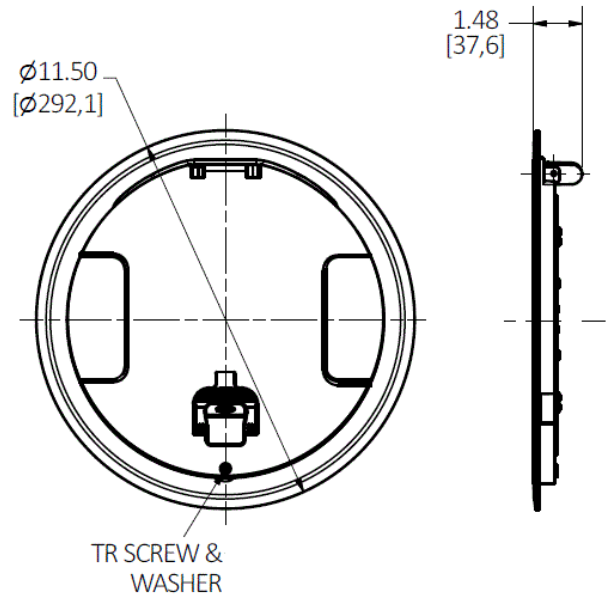

### Listings

cULus Listed as Fittings and Outlet Boxes, also Classified for Fire Resistance  
ULC Listed as Fittings and Outlet Boxes for Service Penetration  
UL Scrub Water Compliant  
ADA Compliant

### Specifications

Cover Material	Cast Aluminum
Cover Finish	Brushed
Tamper Resistant Screw	Stainless Steel

### Performance

Cover Connection Type	Recessed
Cover Load Rating	1,000 lbs Static Load Through 3" Diameter Mandrel

### Online Resources

Customer Use Drawing  
eCatalog  
Installation Instructions

Dimensions in Inches (mm)

Hubbell Wiring Device-Kellems • Hubbell Incorporated (Delaware) • 40 Waterview Drive • Shelton, CT 06484