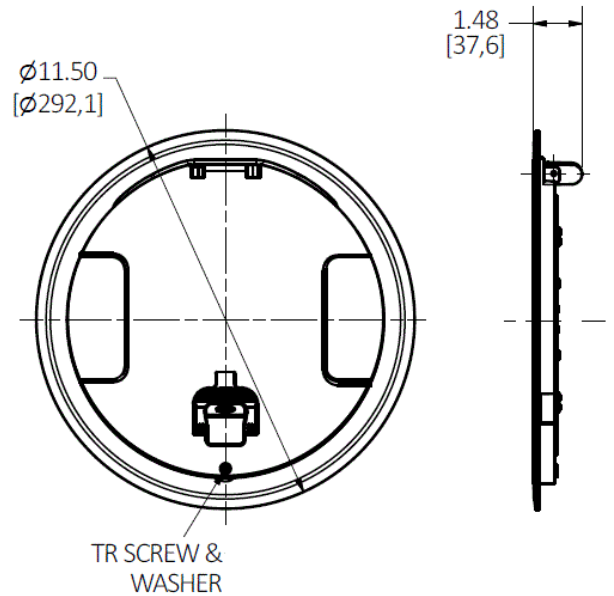

### Ordering Information

- Compatible with S1R10PTFIT

**Description**  
SystemOne, 10" Series,  
Tamper Resistant Cover  
Assembly, Black

**UPC Number** 783585547480  
**Catalog Number** S1R10CVRTRBLK

### Listings

cULus Listed as Fittings and Outlet Boxes, also Classified for Fire Resistance  
ULC Listed as Fittings and Outlet Boxes for Service Penetration  
UL Scrub Water Compliant  
ADA Compliant

### Performance

Cover Connection Type	Recessed
Cover Load Rating	1,000 lbs Static Load Through 3" Diameter Mandrel

### Online Resources

Customer Use Drawing  
eCatalog  
Installation Instructions

Dimensions in Inches (mm)

Hubbell Wiring Device-Kellems • Hubbell Incorporated (Delaware) • 40 Waterview Drive • Shelton, CT 06484