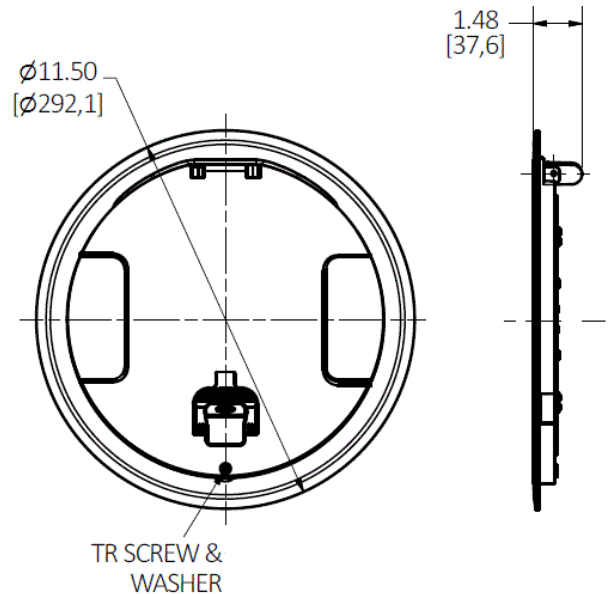

Fire-Rated Poke-Throughs

10" SystemOne Series

Tamper Resistant Recessed Cover

HUBBELL

Features

- 180 Degree Cover Opening to Lay Flat and Reduce Tripping Hazards
- Tamper Resistant Cover limits unauthorized access
- Die Cast Aluminum Cover Construction for Enhanced Durability
- ADA Compliant

Ordering Information

- Compatible with S1R10PTFIT

Description
SystemOne, 10" Series,
Tamper Resistant Cover
Assembly, Antique Bronze

UPC Number 783585547503
Catalog Number S1R10CVRTRBRZ

Listings

cULus Listed as Fittings and Outlet Boxes, also Classified for Fire Resistance
ULC Listed as Fittings and Outlet Boxes for Service Penetration
UL Scrub Water Compliant
ADA Compliant

Specifications

Cover Material	Cast Aluminum
Cover Finish	Antique Bronze Plated
Tamper Resistant Screw	Stainless Steel

Performance

Cover Connection Type	Recessed
Cover Load Rating	1,000 lbs Static Load Through 3" Diameter Mandrel

Complementary Products

Fire-Rated Poke-Through	S1R10PTFIT
Egress Door Brushes	S1R10CVRBRUSH

Online Resources

Customer Use Drawing
eCatalog
Installation Instructions

Dimensions in Inches (mm)

Hubbell Wiring Device-Kellems • Hubbell Incorporated (Delaware) • 40 Waterview Drive • Shelton, CT 06484