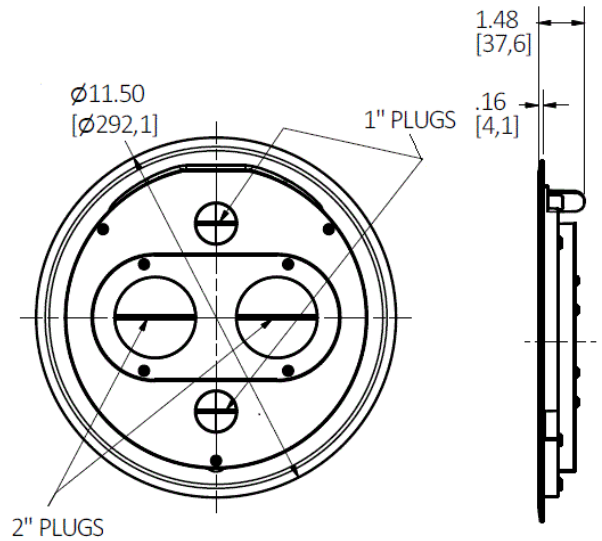

Fire-Rated Poke-Throughs
10" SystemOne Series
Flush Furniture Feed Cover

HUBBELL

Features

- (2) 2" Low Voltage Hubs and (2) 1" Line Voltage Hubs, (2) 1" to 3/4" Reducers Provided
- Three Piece Cover Allows Isolated Low Voltage Access During Installation
- Die Cast Aluminum Cover Construction for Enhanced Durability
- ADA Compliant

Ordering Information

- Compatible with S1R10PTFIT

Description
 SystemOne, 10" Series,
 Furniture Feed Cover
 Assembly, Aluminum

UPC Number 783585547534
Catalog Number S1R10FFCVRALU

Listings

cULus Listed as Fittings and Outlet Boxes, also Classified for Fire Resistance
 ULC Listed as Fittings and Outlet Boxes for Service Penetration
 UL Scrub Water Compliant
 ADA Compliant

Specifications

Material Cast Aluminum
Finish Brushed

Performance

Cover Connection Type Flush
Cover Load Rating 1,000 lbs Static Load Through 3" Diameter Mandrel

Complementary Products

Fire-Rated Poke-Through S1R10PTFIT

Online Resources

Customer Use Drawing
 eCatalog
 Installation Instructions

Dimensions in Inches (mm)

Hubbell Wiring Device-Kellems • Hubbell Incorporated (Delaware) • 40 Waterview Drive • Shelton, CT 06484