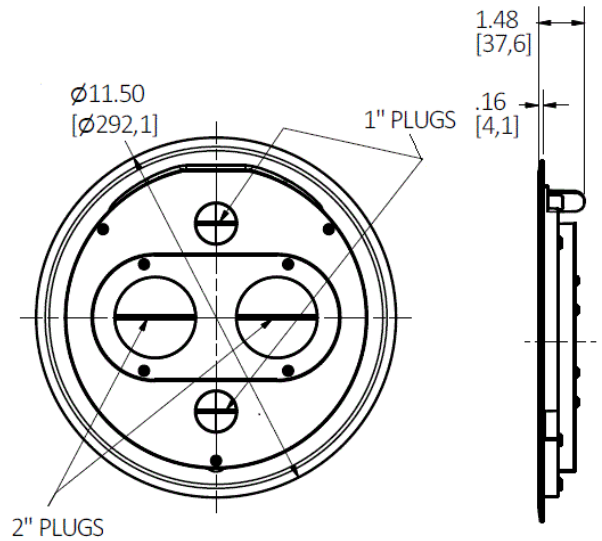

Fire-Rated Poke-Throughs
10" SystemOne Series
Flush Furniture Feed Cover

HUBBELL

Features

- (2) 2" Low Voltage Hubs and (2) 1" Line Voltage Hubs, (2) 1" to 3/4" Reducers Provided
- Three Piece Cover Allows Isolated Low Voltage Access During Installation
- Die Cast Aluminum Cover Construction for Enhanced Durability
- ADA Compliant

Ordering Information

- Compatible with S1R10PTFIT

Description
 SystemOne, 10" Series,
 Furniture Feed Cover
 Assembly, Brass

UPC Number 783585547558
Catalog Number S1R10FFCVRBRS

Listings

cULus Listed as Fittings and Outlet Boxes, also Classified for Fire Resistance
 ULC Listed as Fittings and Outlet Boxes for Service Penetration
 UL Scrub Water Compliant
 ADA Compliant

Specifications

Material Cast Aluminum
Finish Brass Plated

Performance

Cover Connection Type Flush
Cover Load Rating 1,000 lbs Static Load Through 3" Diameter Mandrel

Complementary Products

Fire-Rated Poke-Through S1R10PTFIT

Online Resources

Customer Use Drawing
 eCatalog
 Installation Instructions

Dimensions in Inches (mm)

Hubbell Wiring Device-Kellems • Hubbell Incorporated (Delaware) • 40 Waterview Drive • Shelton, CT 06484