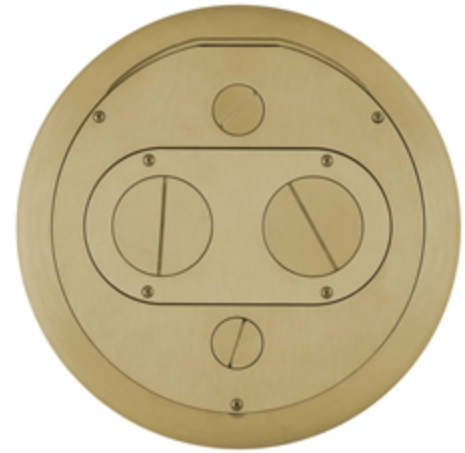

Fire-Rated Poke-Throughs
10" SystemOne Series
Flush Furniture Feed Cover

HUBBELL

Features

- (2) 2" Low Voltage Hubs and (2) 1" Line Voltage Hubs, (2) 1" to 3/4" Reducers Provided
- Three Piece Cover Allows Isolated Low Voltage Access During Installation
- Die Cast Aluminum Cover Construction for Enhanced Durability
- ADA Compliant

Ordering Information

- Compatible with S1R10PTFIT

Description
 SystemOne, 10" Series,
 Furniture Feed Cover
 Assembly, Brass

UPC Number 783585547558
Catalog Number S1R10FFCVRBRS

Listings

cULus Listed as Fittings and Outlet Boxes, also Classified for Fire Resistance
 ULC Listed as Fittings and Outlet Boxes for Service Penetration
 UL Scrub Water Compliant
 ADA Compliant

Specifications

Material Cast Aluminum
Finish Brass Plated

Performance

Cover Connection Type Flush
Cover Load Rating 1,000 lbs Static Load Through 3" Diameter Mandrel

Complementary Products

Fire-Rated Poke-Through S1R10PTFIT

Online Resources

Customer Use Drawing
 eCatalog
 Installation Instructions

Dimensions in Inches (mm)

Hubbell Wiring Device-Kellems • Hubbell Incorporated (Delaware) • 40 Waterview Drive • Shelton, CT 06484