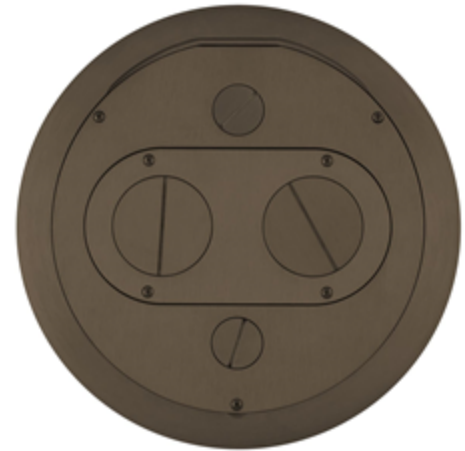

Fire-Rated Poke-Throughs
10" SystemOne Series
Flush Furniture Feed Cover

HUBBELL

Features

- (2) 2" Low Voltage Hubs and (2) 1" Line Voltage Hubs, (2) 1" to 3/4" Reducers Provided
- Three Piece Cover Allows Isolated Low Voltage Access During Installation
- Die Cast Aluminum Cover Construction for Enhanced Durability
- ADA Compliant

Ordering Information

- Compatible with S1R10PTFIT

Description
 SystemOne, 10" Series,
 Furniture Feed Cover
 Assembly, Antique Bronze

UPC Number 783585547565
Catalog Number S1R10FFCVRBRZ

Listings

cULus Listed as Fittings and Outlet Boxes, also Classified for Fire Resistance
 ULC Listed as Fittings and Outlet Boxes for Service Penetration
 UL Scrub Water Compliant
 ADA Compliant

Specifications

Material Cast Aluminum
Finish Antique Bronze Plated

Performance

Cover Connection Type Flush
Cover Load Rating 1,000 lbs Static Load Through 3" Diameter Mandrel

Complementary Products

Fire-Rated Poke-Through