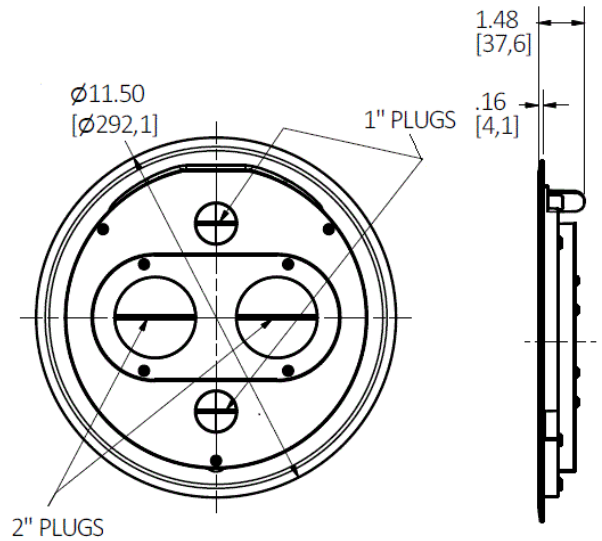

Fire-Rated Poke-Throughs
10" SystemOne Series
Flush Furniture Feed Cover

HUBBELL

Features

- (2) 2" Low Voltage Hubs and (2) 1" Line Voltage Hubs, (2) 1" to 3/4" Reducers Provided
- Three Piece Cover Allows Isolated Low Voltage Access During Installation
- Die Cast Aluminum Cover Construction for Enhanced Durability
- ADA Compliant

Ordering Information

- Compatible with S1R10PTFIT

Description
 SystemOne, 10" Series,
 Furniture Feed Cover
 Assembly, Antique Bronze

UPC Number 783585547565
Catalog Number S1R10FFCVRBRZ

Listings

cULus Listed as Fittings and Outlet Boxes, also Classified for Fire Resistance
 ULC Listed as Fittings and Outlet Boxes for Service Penetration
 UL Scrub Water Compliant
 ADA Compliant

Specifications

Material Cast Aluminum
Finish Antique Bronze Plated

Performance

Cover Connection Type Flush
Cover Load Rating 1,000 lbs Static Load Through 3" Diameter Mandrel

Complementary Products

Fire-Rated Poke-Through

S1R10PTFIT

Online Resources

Customer Use Drawing
 eCatalog
 Installation Instructions

Dimensions in Inches (mm)

Hubbell Wiring Device-Kellems • Hubbell Incorporated (Delaware) • 40 Waterview Drive • Shelton, CT 06484