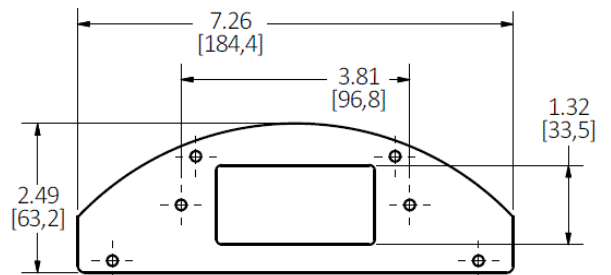

Performance

Plate Position	Perimeter

Complementary Products

Fire-Rated Poke-Through

S1R10PTFIT

Online Resources

[Customer Use Drawing](#)
[eCatalog](#)
[Installation Instructions](#)

Dimensions in Inches (mm)

Hubbell Wiring Device-Kellems • Hubbell Incorporated (Delaware) • 40 Waterview Drive • Shelton, CT 06484

Phone (800) 288-6000 • Fax (800) 255-1031 • Specifications subject to change without notice.