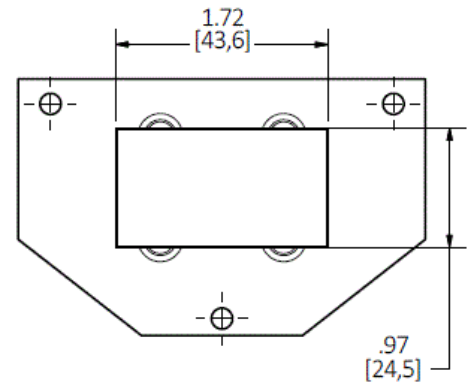

Fire-Rated Poke-Throughs

10" SystemOne Series

Perimeter Sub-Plate

HUBBELL

Features

- Steel Construction
- White Powder Coat Paint
- Includes Necessary Mounting Hardware

Ordering Information

Description	UPC Number	Catalog Number
SystemOne, 10" Series, Sub Plate, 1/2 Perimeter, (1) Unit iSTATION Opening	783585547886	S1R10PSPF

Listings

cULus Listed

Specifications

Material	Pre-Galvanized Steel
Finish	White Paint

Performance

Plate Position	Perimeter
----------------	-----------

Complementary Products

Fire-Rated Poke-Through	S1R10PTFIT
Divider	S1R10PERIMDIV
Device Bracket	S1R10PSPREPBRKT

Online Resources

[Customer Use Drawing](#)
[eCatalog](#)
[Installation Instructions](#)

Dimensions in Inches (mm)

Hubbell Wiring Device-Kellems • Hubbell Incorporated (Delaware) • 40 Waterview Drive • Shelton, CT 06484