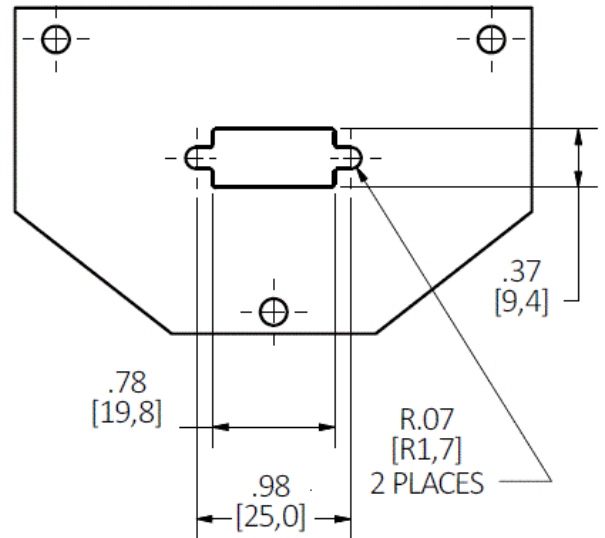

Fire-Rated Poke-Throughs
10" SystemOne Series
Perimeter Sub-Plate

HUBBELL

Features

- Steel Construction
- White Powder Coat Paint
- Includes Necessary Mounting Hardware

Ordering Information

Description	UPC Number	Catalog Number
SystemOne, 10" Series, Sub Plate, 1/2 Perimeter, (1) VGA/HDMI/DP Opening	783585547862	S1R10PSPH

Listings

cULus Listed

Specifications

Material	Pre-Galvanized Steel
Finish	White Paint

Performance

Plate Position	Perimeter
----------------	-----------

Complementary Products

Fire-Rated Poke-Through	S1R10PTFIT
Divider	S1R10PERIMDIV
Device Bracket	S1R10PSPREPBRKT

Online Resources

Customer Use Drawing
eCatalog
Installation Instructions

Dimensions in Inches (mm)

Hubbell Wiring Device-Kellems • Hubbell Incorporated (Delaware) • 40 Waterview Drive • Shelton, CT 06484