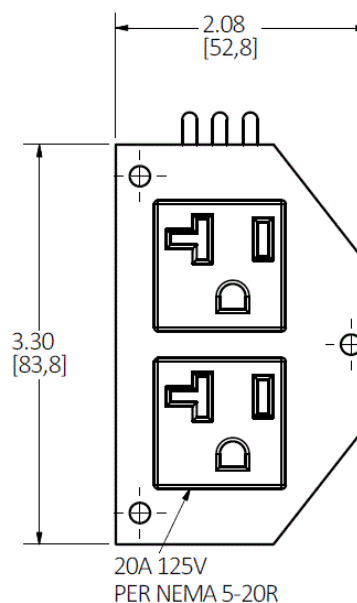

Performance

NEMA Configuration	5-20R
Plate Position	Perimeter

Complementary Products

Fire-Rated Poke-Through	S1R10PTFIT
Divider	S1R10PERIMDIV
Device Bracket	S1R10PSPREPBRKT

Online Resources

Customer Use Drawing
eCatalog
Installation Instructions

Dimensions in Inches (mm)

Hubbell Wiring Device-Kellems • Hubbell Incorporated (Delaware) • 40 Waterview Drive • Shelton, CT 06484

Phone (800) 288-6000 • Fax (800) 255-1031 • Specifications subject to change without notice.