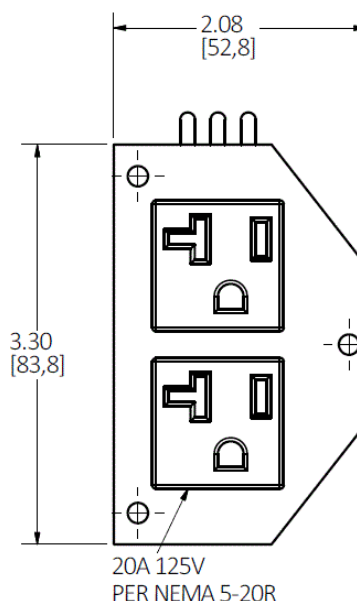

# HUBBELL

**Features**

- PreWired Duplex Receptacle with 24" Leads, Marked with Controlled
- Steel Construction
- White Powder Coat Paint
- Includes Necessary Mounting Hardware

**Ordering Information**

Description	UPC Number	Catalog Number
SystemOne, 10" Series, Sub Plate, 1/2 Perimeter, PreWired Duplex, Controlled, 25' Leads	783585547831	S1R10PSPZC

**Listings**

cULus Listed

**Specifications**

Material	Pre-Galvanized Steel
Finish	White Paint
Receptacle Housing	Black Thermoplastic
Contacts	Brass
Wire Leads	Insulated #12 Copper Wire

**Performance**

NEMA Configuration	5-20R
Plate Position	Perimeter

**Complementary Products**

Fire-Rated Poke-Through Divider	S1R10PTFIT
Device Bracket	S1R10PERIMDIV
	S1R10PSPREPBRKT

**Online Resources**

Customer Use Drawing  
 eCatalog  
 Installation Instructions

Dimensions in Inches (mm)