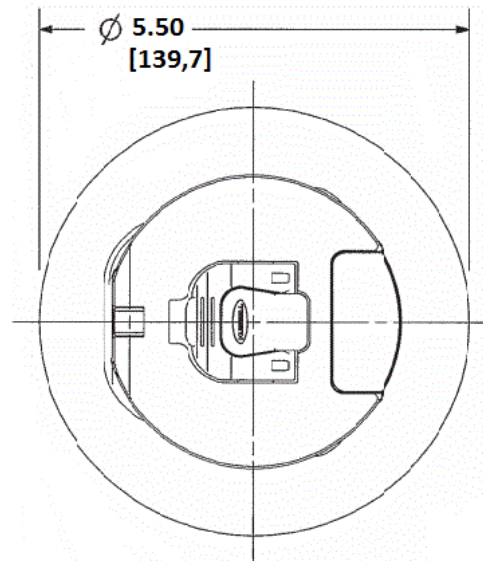

### Ordering Information

<b>Style</b> Surface Cover	<b>Finish</b> Aluminum	<b>UPC Number</b> 783585446028	<b>Catalog Number</b> S1R4CVRALU
-------------------------------	---------------------------	-----------------------------------	-------------------------------------

### Specifications

Cover Material	Die Cast Aluminum
Flange height	0.13 in.
Load Rating	1000 lbs. static load through 3" diameter mandrel (w/ 2x safety factor)
Cover finish	Brushed aluminum

### Online Resources

Customer Sales Drawings  
eCatalog  
Installation Instructions

Dimensions in Inches (mm)

Hubbell Wiring Device-Kellems • Hubbell Incorporated (Delaware) • 40 Waterview Drive • Shelton, CT 06484