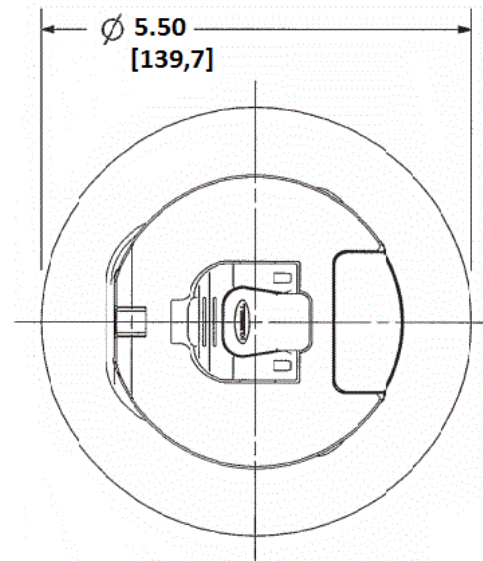

Fire-Rated Poke-Throughs
SystemOne Recessed
4-Inch Diameter Core Hole

HUBBELL

Features

- 180 degree cover opening to lay flat and reduce tripping hazards
- One hide-away egress cable door
- Die cast aluminum cover construction for enhanced durability
- UL Scrub Water Compliant
- ADA Compliant

Ordering Information

Style	Finish	UPC Number	Catalog Number
Surface Cover	Black	783585445991	S1R4CVRBLK

Listings

cULus Listed
UL scrub water compliant
UL 514A Listed

Specifications

Cover Material	Die Cast Aluminum
Flange height	0.13 in.
Load Rating	1000 lbs. static load through 3" diameter mandrel (w/ 2x safety factor)
Cover finish	Black powder paint

Related Products

Compatible with S1R4PTFIT

Online Resources

[Customer Sales Drawings](#)
[eCatalog](#)
[Installation Instructions](#)

Dimensions in Inches (mm)

Hubbell Wiring Device-Kellems • Hubbell Incorporated (Delaware) • 40 Waterview Drive • Shelton, CT 06484