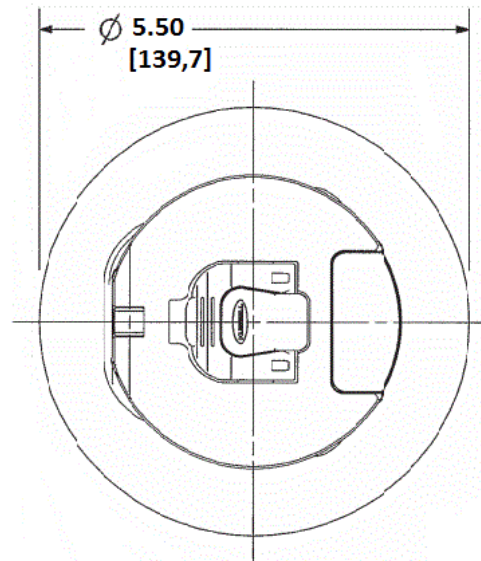

Fire-Rated Poke-Throughs
SystemOne Recessed
4-Inch Diameter Core Hole

HUBBELL

Features

- 180 degree cover opening to lay flat and reduce tripping hazards
- One hide-away egress cable door
- Die cast aluminum cover construction for enhanced durability
- UL Scrub Water Compliant
- ADA Compliant

Ordering Information

Style Surface Cover	Finish Antique Bronze	UPC Number 783585446035	Catalog Number S1R4CVRBRZ
-------------------------------	---------------------------------	-----------------------------------	-------------------------------------

Listings

cULus Listed
UL scrub water compliant
UL 514A Listed

Specifications

Cover Material	Die Cast Aluminum
Flange height	0.13 in.
Load Rating	1000 lbs. static load through 3" diameter mandrel (w/ 2x safety factor)
Cover finish	Antique bronze plated

Related Products

Compatible with S1R4PTFIT

Online Resources

Customer Sales Drawings
eCatalog
Installation Instructions

Dimensions in Inches (mm)

Hubbell Wiring Device-Kellems • Hubbell Incorporated (Delaware) • 40 Waterview Drive • Shelton, CT 06484