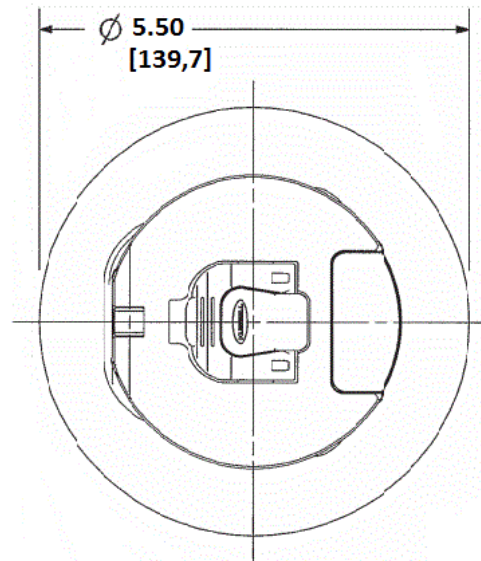

Fire-Rated Poke-Throughs
SystemOne Recessed
4-Inch Diameter Core Hole

HUBBELL

Features

- 180 degree cover opening to lay flat and reduce tripping hazards
- One hide-away egress cable door
- Die cast aluminum cover construction for enhanced durability
- UL Scrub Water Compliant
- ADA Compliant

Ordering Information

Style	Finish	UPC Number	Catalog Number
Surface Cover	Gray	783585445984	S1R4CVRGRY

Listings

cULus Listed
UL scrub water compliant
UL 514A Listed

Specifications

Cover Material	Die Cast Aluminum
Flange height	0.13 in.
Load Rating	1000 lbs. static load through 3" diameter mandrel (w/ 2x safety factor)
Cover finish	Gray powder paint

Related Products

Compatible with S1R4PTFIT

Online Resources

[Customer Sales Drawings](#)
[eCatalog](#)
[Installation Instructions](#)

Dimensions in Inches (mm)

Hubbell Wiring Device-Kellems • Hubbell Incorporated (Delaware) • 40 Waterview Drive • Shelton, CT 06484