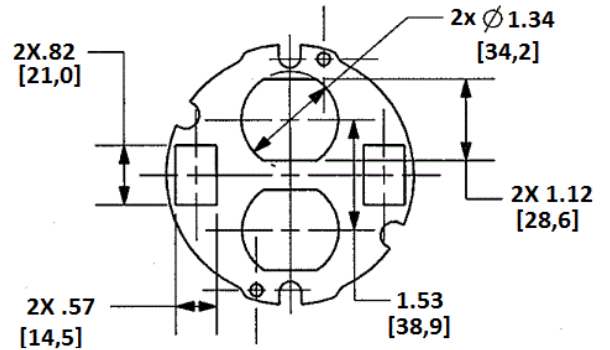

Features

- White Powder Coated

Ordering Information

- Includes necessary mounting hardware

Catalog Number	UPC	Description
S1R4SP2X2DUPLEX J	783585546148	Sub-plate with opening for 1 duplex device & 2 Keystone jacks