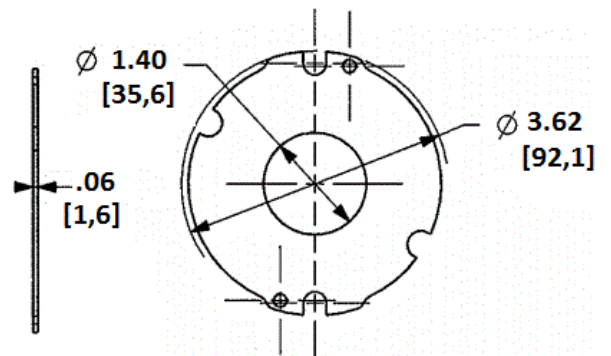

Features

- White Powder Coated

Ordering Information

- Includes necessary mounting hardware

Catalog Number	UPC	Description
S1R4SPSIMPLEX	783585446066	Sub-plate with 1.40 inch diameter simplex opening

Standards

cULus Listed

Online Resources

Customer Use Drawing
eCatalog
Installation Instructions