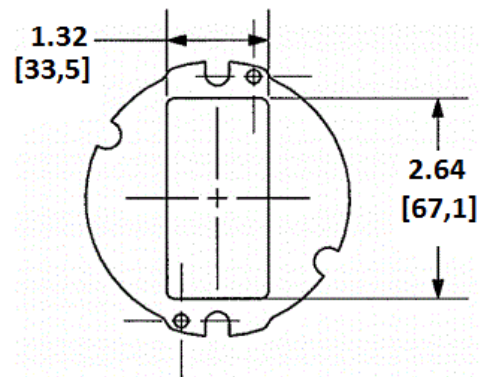

Features

- White Powder Coated

Ordering Information

- Includes necessary mounting hardware

Catalog Number	UPC	Description
S1R4SPSTYLE	783585527536	Sub-plate with opening for one decorator device

Standards

cULus Listed