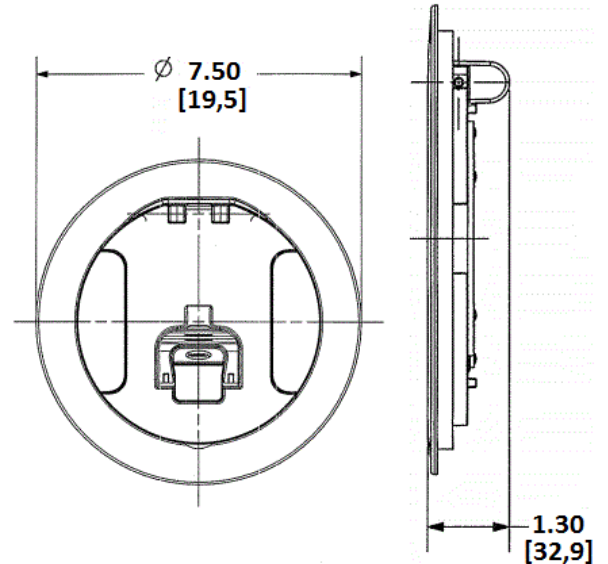

Fire-Rated Poke-Throughs
SystemOne Recessed
6-Inch Diameter Core Hole

HUBBELL

Features

- 180 degree cover opening to lay flat and reduce tripping hazards
- Two hide-away egress cable doors
- Die cast aluminum cover construction for enhanced durability
- UL Scrub Water Compliant
- ADA Compliant

Ordering Information

Style	Finish	UPC Number	Catalog Number
Surface Cover	Brass	783585443492	S1R6CVRBRS

Listings

cULus Listed
UL scrub water compliant
UL 514A Listed

Specifications

Cover Material	Die Cast Aluminum
Flange height	0.13 in.
Load Rating	1000 lbs. static load through 3" diameter mandrel (w/ 2x safety factor)
Cover finish	Brushed brass plated

Related Products

Compatible with S1R6PTFIT

Online Resources

[Customer Sales Drawings](#)
[eCatalog](#)
[Installation Instructions](#)

Dimensions in Inches (mm)

Hubbell Wiring Device-Kellems • Hubbell Incorporated (Delaware) • 40 Waterview Drive • Shelton, CT 06484