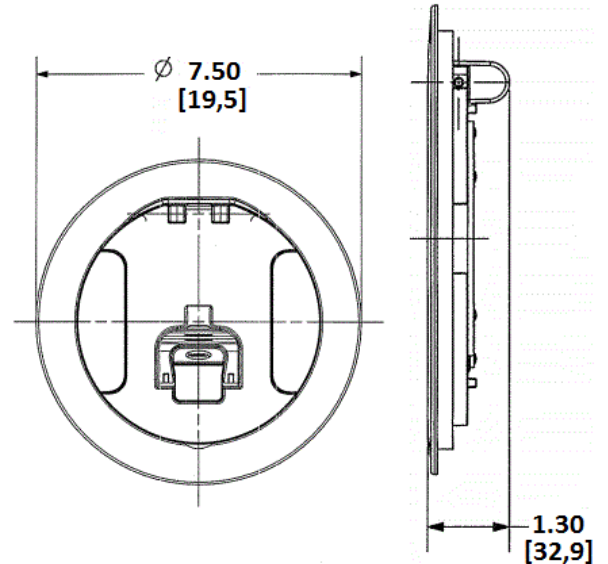

Fire-Rated Poke-Throughs
SystemOne Recessed
6-Inch Diameter Core Hole

HUBBELL

Features

- 180 degree cover opening to lay flat and reduce tripping hazards
- Two hide-away egress cable doors
- Die cast aluminum cover construction for enhanced durability
- UL Scrub Water Compliant
- ADA Compliant

Ordering Information

Style	Finish	UPC Number	Catalog Number
Surface Cover	Antique Bronze	783585443485	S1R6CVRBRZ

Listings

cULus Listed
UL scrub water compliant
UL 514A Listed

Specifications

Cover Material	Die Cast Aluminum
Flange height	0.13 in.
Load Rating	1000 lbs. static load through 3" diameter mandrel (w/ 2x safety factor)
Cover finish	Antique bronze plated

Related Products

Compatible with S1R6PTFIT

Online Resources

Customer Sales Drawings
eCatalog
Installation Instructions

Dimensions in Inches (mm)

Hubbell Wiring Device-Kellems • Hubbell Incorporated (Delaware) • 40 Waterview Drive • Shelton, CT 06484