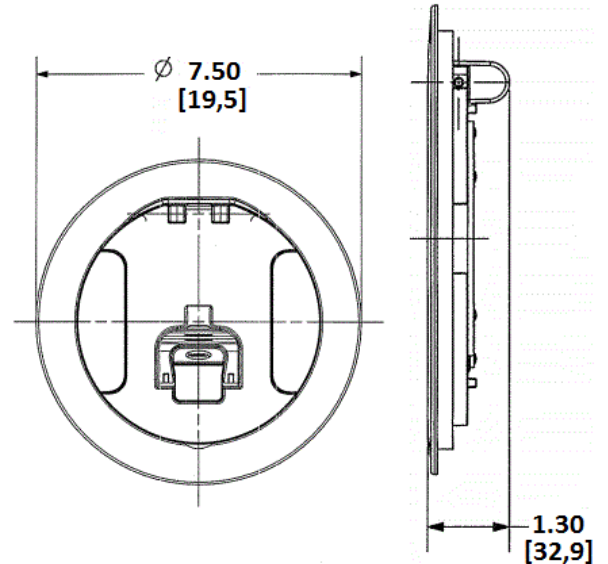

Fire-Rated Poke-Throughs
SystemOne Recessed
6-Inch Diameter Core Hole

HUBBELL

Features

- 180 degree cover opening to lay flat and reduce tripping hazards
- Two hide-away egress cable doors
- Die cast aluminum cover construction for enhanced durability
- UL Scrub Water Compliant
- ADA Compliant

Ordering Information

Style	Finish	UPC Number	Catalog Number
Surface Cover	Gray	783585445533	S1R6CVRGRY

Listings

cULus Listed
UL scrub water compliant
UL 514A Listed

Specifications

Cover Material	Die Cast Aluminum
Flange height	0.13 in.
Load Rating	1000 lbs. static load through 3" diameter mandrel (w/ 2x safety factor)
Cover finish	Gray powder paint

Related Products

Compatible with S1R6PTFIT

Online Resources

Customer Sales Drawings
eCatalog
Installation Instructions

Dimensions in Inches (mm)

Hubbell Wiring Device-Kellems • Hubbell Incorporated (Delaware) • 40 Waterview Drive • Shelton, CT 06484